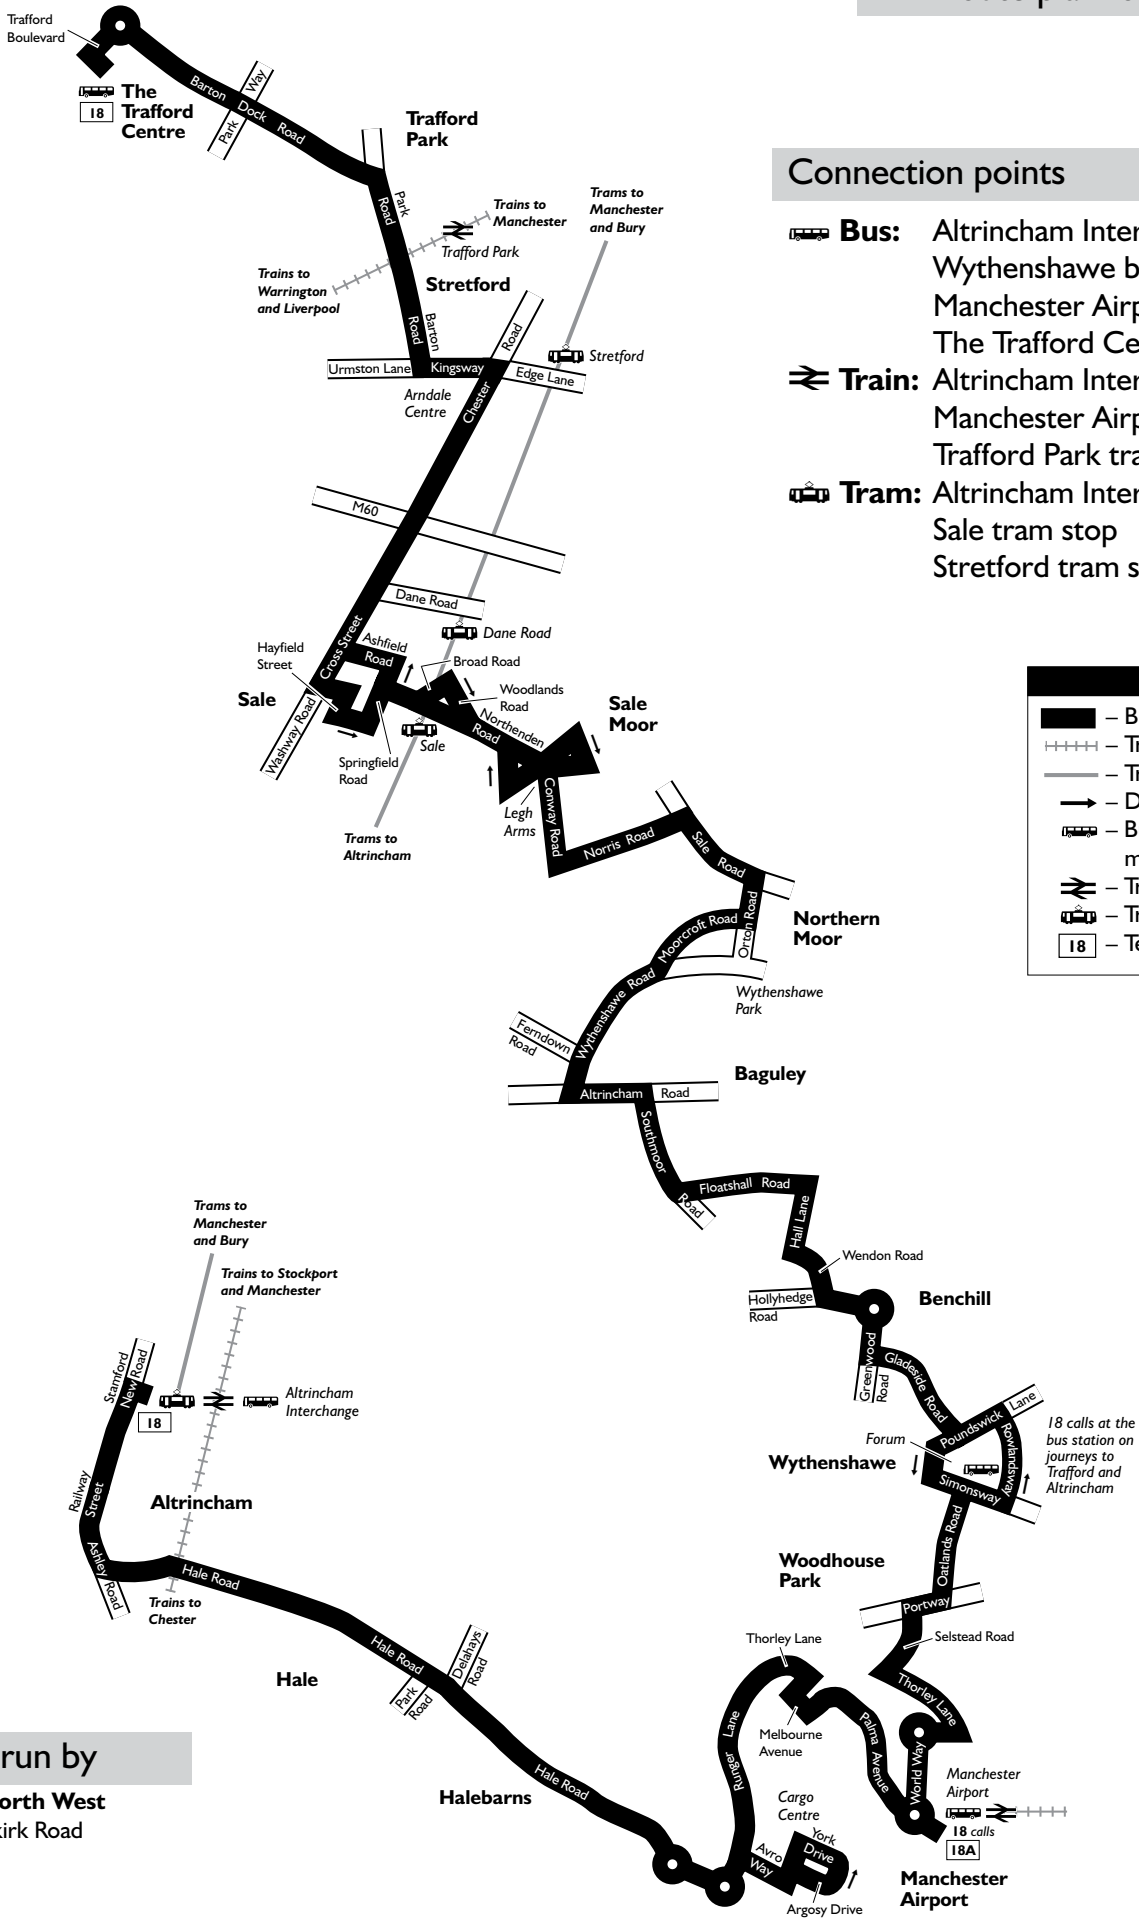

Connection points

- **Bus:** Altrincham Interchange
  Wythenshawe bus station
  Manchester Airport Interchange
  The Trafford Centre bus station
- **Train:** Altrincham Interchange
  Manchester Airport Interchange
  Trafford Park train station
- **Tram:** Altrincham Interchange
  Sale tram stop
  Stretford tram stop

KEY	
	– Bus route
	– Train line
	– Tram line
	– Direction of travel
	– Bus station/ main connection point
	– Train station
	– Tram stop
	– Terminus

Buses run by

Arriva North West
73 Ormskirk Road
Aintree
Liverpool
L9 5AE
Telephone 0844 800 4411

Printed on Cocoon Silk, a coated recycled paper made using 50% recycled fibre from post consumer sources and 50% virgin fibre from sustainable forests.

GMPTTE uses reasonable endeavours to check the accuracy of information published and to publish changes to information in a timely manner. In no event will GMPTTE be liable for any loss that may arise from this information being inaccurate.